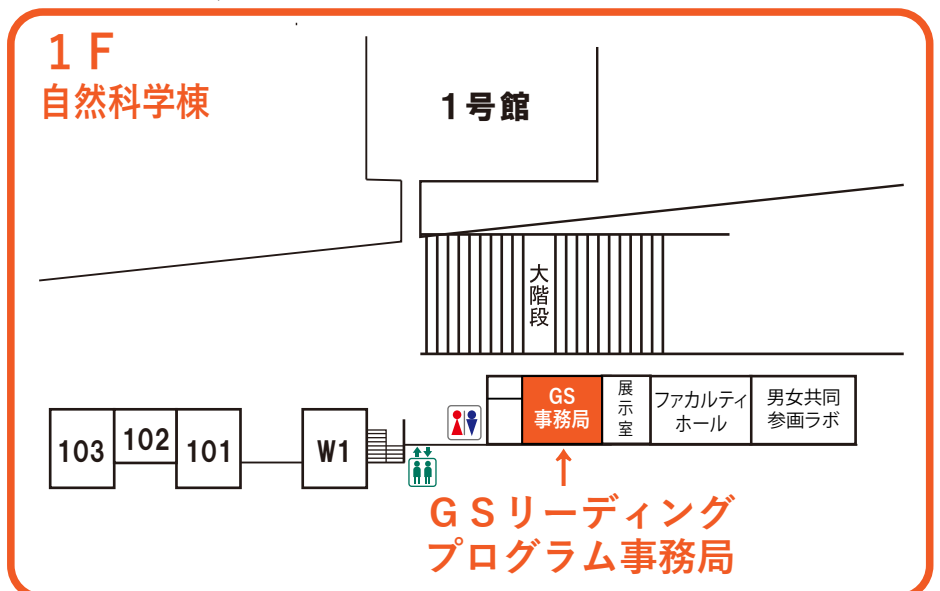

● 相談

就職活動（インターンシップ応募）… 企業研究、エントリーの仕方やエントリーシート の書き方、面接練習など

大学生活 … 研究と就職活動の両立に関する悩み、奨学金等各種面接対策・練習など