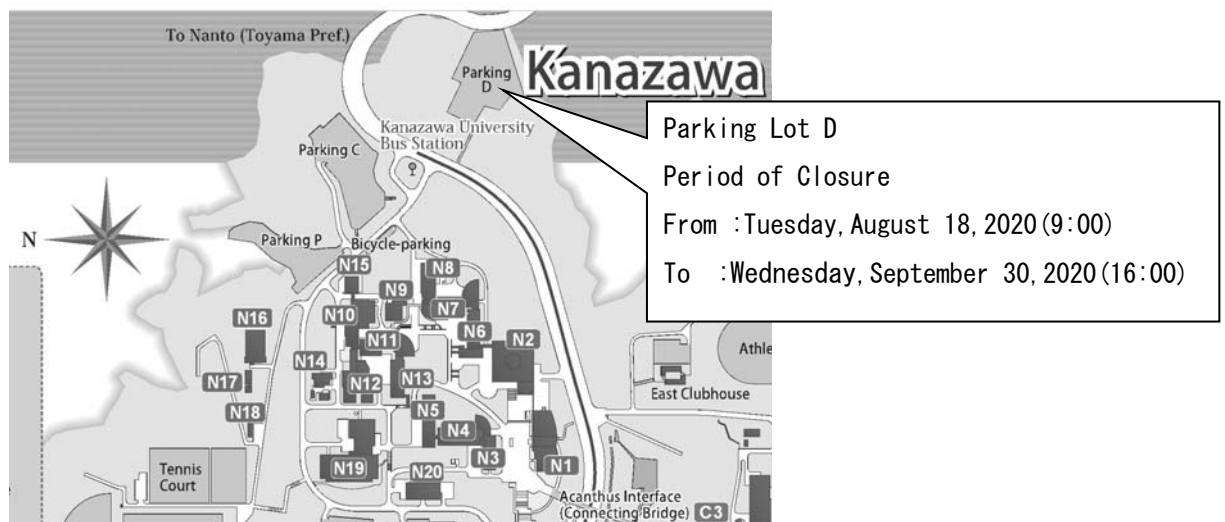

July 29 , 2020

To: All faculty, staff and students

From: President

Notice: Temporary Closure of Kakuma Parking Lot D During Summer Vacation

Please be informed that Kakuma Parking Lot D will be temporarily closed during summer vacation.

Period of Closure:

From: Tuesday, August 18, 2020 (9:00)

To: Wednesday, September 30, 2020 (16:00)

Please note that the closure will be punctual even if there are cars remaining in the parking lot. Please make sure to remove your car from the parking lot by the time indicated above.

(reference figure)

Contact:

Facility Planning Division,
Facilities Department

Tel: 264-6180/5123

E-mail : faunei@adm.kanazawa-u.ac.jp