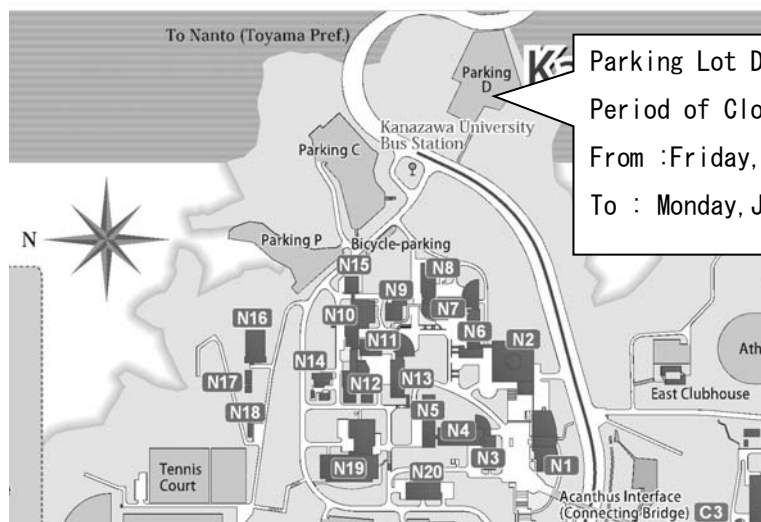

令和2年11月25日

教職員・学生各位

学 長

冬休み期間中の角間地区D駐車場の閉鎖について（お知らせ）

角間地区D駐車場を、下記のとおり閉鎖します。

記

1. 閉鎖期間 令和2年12月25日（金） 9：00 から

令和3年 1月 4日（月） 9：00 まで

November 25, 2020

To: All faculty, staff and students

From: President

Notice: Temporary Closure of Kakuma Parking Lot D During Winter Vacation

Please be informed that Kakuma Parking Lot D will be temporarily closed during winter vacation.

Period of Closure:

From: Friday, December 25, 2020 (9:00a.m.)

To: Monday, January 4, 2021 (9:00a.m.)

Please note that the closure will be punctual even if there are cars remaining in the parking lot. Please make sure to remove your car from the parking lot by the time indicated above.

(reference figure)

Parking Lot D
Period of Closure
From :Friday, December 25, 2020 (9:00a. m.)
To : Monday, January 4, 2021 (9:00a. m.)

Contact:

Facility Planning Division,
Facilities Department

Tel : 264-5123/6180